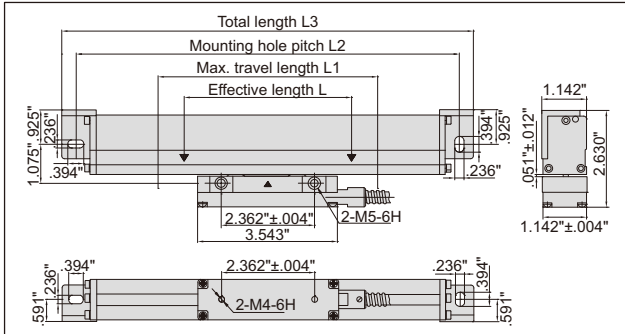

Series ISL-B5

Effective length (L)	Part No.		
	Series ISL-A1	Series ISL-A5	Series ISL-B5
2"/50mm	ISL-A1-50	ISL-A5-50	ISL-B5-50
4"/100mm	ISL-A1-100	ISL-A5-100	ISL-B5-100
6"/150mm	ISL-A1-150	ISL-A5-150	ISL-B5-150
8"/200mm	ISL-A1-200	ISL-A5-200	ISL-B5-200
10"/250mm	ISL-A1-250	ISL-A5-250	ISL-B5-250
12"/300mm	ISL-A1-300	ISL-A5-300	ISL-B5-300
14"/350mm	ISL-A1-350	ISL-A5-350	ISL-B5-350
16"/400mm	ISL-A1-400	ISL-A5-400	ISL-B5-400
18"/450mm	ISL-A1-450	ISL-A5-450	ISL-B5-450
20"/500mm	ISL-A1-500	ISL-A5-500	ISL-B5-500
22"/550mm	ISL-A1-550	ISL-A5-550	ISL-B5-550
24"/600mm	ISL-A1-600	ISL-A5-600	ISL-B5-600
26"/650mm	ISL-A1-650	ISL-A5-650	ISL-B5-650
28"/700mm	ISL-A1-700	ISL-A5-700	ISL-B5-700
30"/750mm	ISL-A1-750	ISL-A5-750	ISL-B5-750
32"/800mm	ISL-A1-800	ISL-A5-800	ISL-B5-800
34"/850mm	ISL-A1-850	ISL-A5-850	ISL-B5-850
36"/900mm	ISL-A1-900	ISL-A5-900	ISL-B5-900
38"/950mm	ISL-A1-950	ISL-A5-950	ISL-B5-950
40"/1000mm	ISL-A1-1000	ISL-A5-1000	ISL-B5-1000
44"/1100mm		ISL-A5-1100	ISL-B5-1100
48"/1200mm			ISL-B5-1200
52"/1300mm			ISL-B5-1300
56"/1400mm			ISL-B5-1400
60"/1500mm			ISL-B5-1500
64"/1600mm			ISL-B5-1600
68"/1700mm			ISL-B5-1700
72"/1800mm			ISL-B5-1800
76"/1900mm			ISL-B5-1900
80"/2000mm			ISL-B5-2000
84"/2100mm			ISL-B5-2100
88"/2200mm			ISL-B5-2200
92"/2300mm			ISL-B5-2300
96"/2400mm			ISL-B5-2400
100"/2500mm			ISL-B5-2500
104"/2600mm			ISL-B5-2600
108"/2700mm			ISL-B5-2700
112"/2800mm			ISL-B5-2800
116"/2900mm			ISL-B5-2900
120"/3000mm			ISL-B5-3000
124"/3100mm			ISL-B5-3100
128"/3200mm			ISL-B5-3200

14

STANDARD DELIVERY

Main unit	1 pc
'L' shape support	1 pc
Anti-dust cover	1 pc
Plain base	1 pc (for L≥60")
Mounting accessories	1 package