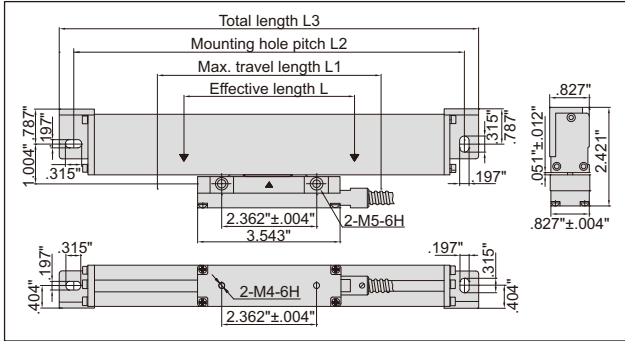

Series ISL-A1 and ISL-A5