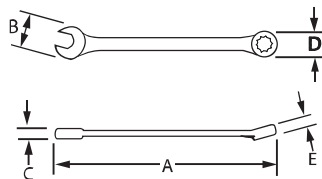

REVERSIBLE RATCHETING COMBINATION WRENCHES

High Polish Chrome Finish, 12 Point, Metric

Product Code	Size (MM)	A Overall Length (Inches)	B Open End Width (Inches)	C Open End Thickness (Inches)	D Box End Diameter (Inches)	E Box End Thickness (Inches)
1206MRC	6	4 1/2	21/32	5/32	21/32	1/4
1208MRC	8	5 1/4	23/32	3/16	23/32	9/32
1209MRC	9	5 7/8	13/16	5/32	25/32	9/16
1210MRC	10	6 1/4	7/8	7/32	7/8	11/32
1211MRC	11	6 5/8	15/16	7/32	29/32	11/32
1212MRC	12	6 13/16	1	7/32	31/32	3/8
1213MRC	13	7	1 1/32	1/4	1	13/32
1214MRC	14	7 3/8	1 3/16	1/4	1 3/32	13/32
1215MRC	15	7 3/4	1 1/4	9/32	1 5/32	7/16
1216MRC	16	8 3/16	1 11/32	9/32	1 7/32	7/16
1217MRC	17	9	1 7/16	9/32	1 9/32	1/2
1218MRC	18	9 3/8	1 17/32	5/16	1 3/8	15/32
1219MRC	19	9 3/4	1 17/32	11/32	1 7/16	17/32
1221MRC	21	10 3/4	1 23/32	3/8	1 9/16	9/16
1222MRC	22	11 1/4	1 27/32	3/8	1 21/32	19/32
1224MRC	24	12	1 31/32	15/32	1 27/32	5/8
1225MRC	25	12 21/32	2 3/32	15/32	1 7/8	5/8

1219MRC

MWS-12RC 12 Piece Reversible Ratcheting Combination Wrench Set, Metric, in Plastic Tray

Contents Include:

Product Code	Size (MM)	Product Code	Size (MM)	Product Code	Size (MM)
1208MRC	8	1212MRC	12	1216MRC	16
1209MRC	9	1213MRC	13	1217MRC	17
1210MRC	10	1214MRC	14	1218MRC	18
1211MRC	11	1215MRC	15	1219MRC	19

MWS-12RC

MWS-4RC 4 Piece Reversible Ratcheting Combination Wrench Set, Metric, in Roll Pouch – 50003

Contents Include:

Product Code	Size (MM)	Product Code	Size (MM)
1221MRC	21	1224MRC	24
1222MRC	22	1225MRC	25

Features

- High-polished chrome finish cleans easily.
- Ratchet lever is easily accessible for quick direction changes.
- Recessed corners in ends provide extra turning power.

MWS-4RC