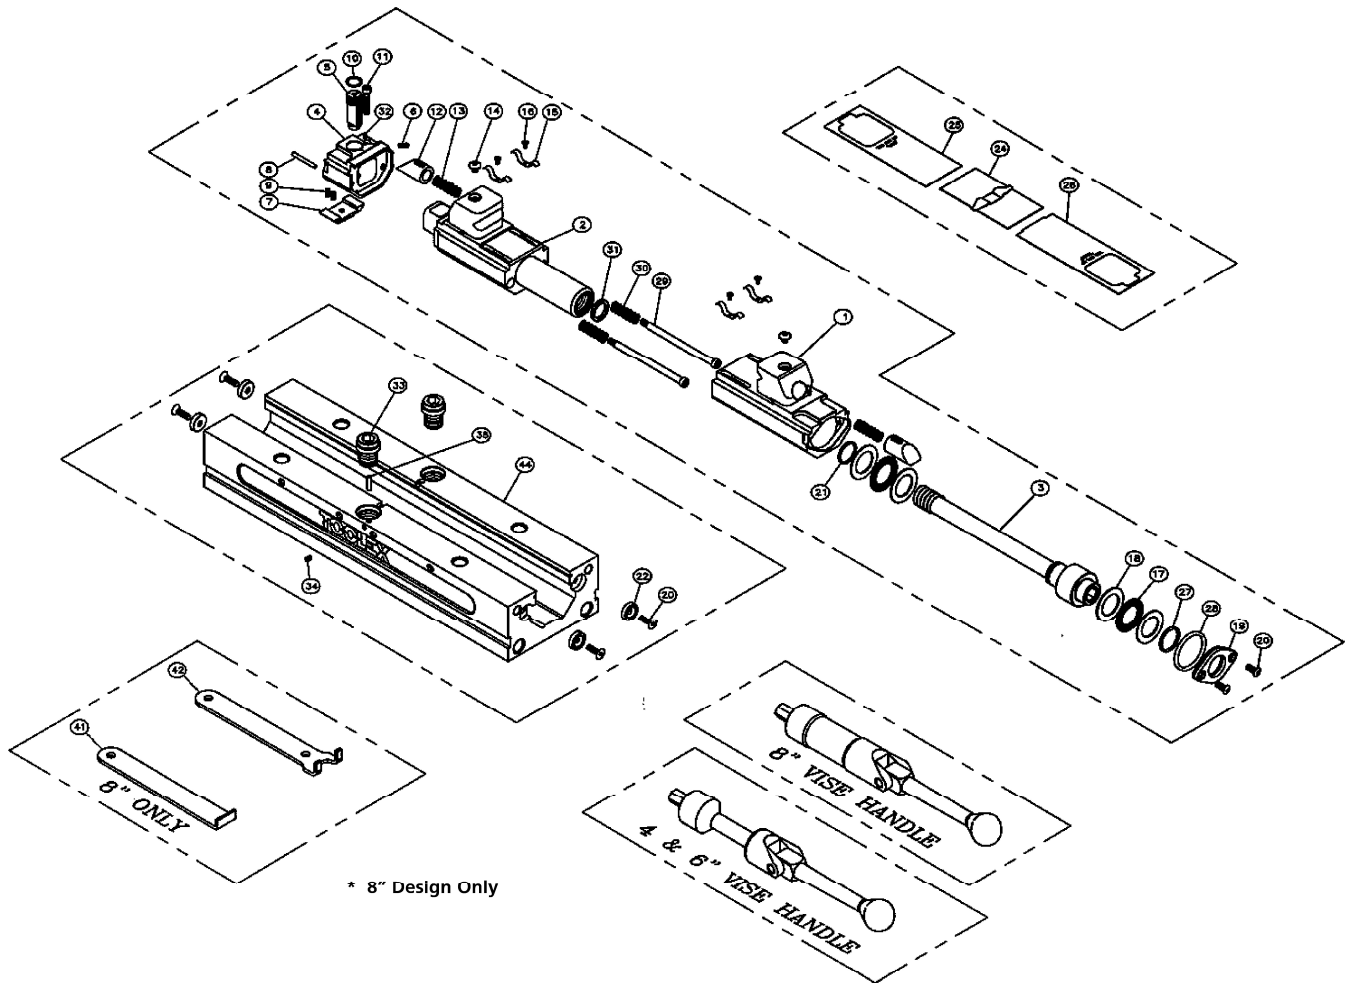

RELOCK®-2 PARTS LIST

* 8" Design Only

RELOCK 2-STATION VISE PARTS LIST				
#	Description	4" Vise	6" Vise	8" Vise
1	ReLock Front Slide Segment	RWS4500RP	RWS6500	RWS8500
2	ReLock Rear Slide Segment	RWS4501RP	RWS6501	RWS8501
3	ReLock Slide Segment Screw	RWS4502	RWS6502	RWS8502
4	ReLock Brake Housing	RWS4503	RWS6503	RWS8503
5	ReLock Auto Offset Dial	RWS4504	RWS6504	RWS8504
6	ReLock Brake Dial Spring Plunger	53402X	53402X	57021X
7	ReLock Brake Spring	RWS4506	RWS6506	RWS8506
8	Brake Spring Dowel Pin	RWS4507	RWS6507	RWS8507
9	Brake Compression Spring	RWS6508	RWS6508	RWS8508
10	Offset Dial O-Ring Seal	RWS4509	RWS6509	RWS8509
11	ReLock Brake Spring Screw	RWS4510	RWS4539	RWS8510
12	ReLock Segment Latch Plunger	RWS4511	RWS6511	RWS8511
13	Latch Plunger Compression Spring	RWS4512	RWS6512	RWS8512
14	ReLock Retaining Screw	RWS4513	RWS6513	RWS8513
15	ReLock Chip Shield Spring	RWS6514	RWS6514	RWS8514
16	Shield Spring Screw	RWS6515	RWS6515	RWS8515
17	ReLock Thrust Bearing	RWS4516	RWS6516	RWS8516
18	ReLock Thrust Washer	RWS4517	RWS6517	RWS8517
19	ReLock Screw Retainer Plate	RWS4518	RWS6518	RWS8518
20	Retainer Plate Screw	RWS4519	RWS6519	RWS8519
21	ReLock Screw O-Ring Seal	RWS6509	RWS6520	RWS6526
22	ReLock Stop Button	RWS4521	RWS6521	RWS8521
23	Stop Button Screw	RWS4522	RWS6519	RWS8522
24	ReLock Center Chip Shield	RWS4523	RWS6523	RWS8523
25	ReLock Rear Chip Shield	RWS4524	RWS6524	RWS8524
26	ReLock Front Chip Shield	RWS4525	RWS6525	RWS8525
27	Retaining Plate O-Ring Seal - Small	RWS4526	RWS6526	RWS4527
28	Retaining Plate O-Ring Seal - Large	RWS4527	RWS6527	RWS8527
29	ReLock Shoulder Screw	RWS4528	RWS6528	RWS8528
30	ReLock Compression Spring	RWS4529	RWS6529	RWS8569
31	ReLock U-Seal	RWS4530	RWS6530	RWS8530
32	ReLock Brake Screw	RWS4531	RWS6531	RWS8531
33	ReLock Jaw Locating Stud	RWS4532	RWS6532	RWS8532
34	ReLock Set Screw	RWS4533	RWS6533	RWS8533
35	ReLock Dowel Pin	RWS4534	RWS6534	RWS8534
41	ReLock Pry Wrench	*****	*****	RWS8545
42	ReLock Chip Shield Wrench	RWS4540	RWS6540	RWS8540
43	ReLock 2-Station Vise Body	RWS4543	RWS6543	RWS8543
****	Center Jaw Socket Head Cap Screw (not shown)	RWS4550	RWS6550	RWS8010
****	ReLock Vise Label	RWS4010	RWS6010	RWS8550
RELOCK 2-STATION VISE SUBASSEMBLY				
#	Description	4" Vise	6" Vise	8" Vise
	ReLock Segment Assembly (Items 1-21, 27-32)	RWS4560DI	RWS6560	RWS8560
	ReLock Chip Shield Assembly (Items 24-26)	RWS4561	RWS6561	RWS8561
	ReLock Handle Assembly	RWS4566	RWS6566	RWS8562
	ReLock Vise Tool Kit (Items 41-43)	RWS4563	RWS6563	RWS8563