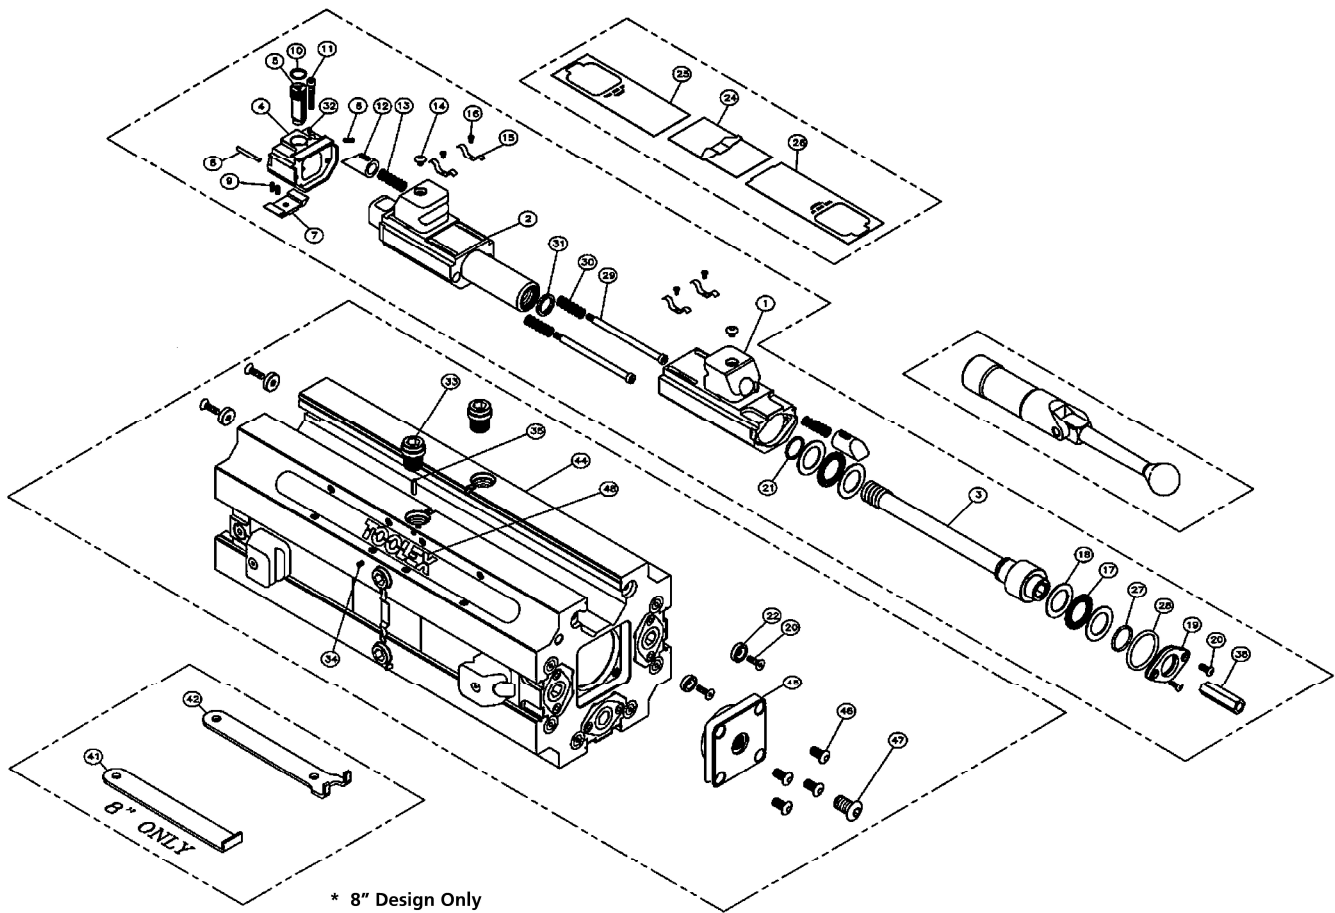

RELOCK®-8 PARTS LIST

* 8" Design Only

RELOCK 8-STATION VISE PARTS LIST				
#	Description	4" Vise	6" Vise	8" Vise
1	ReLock Front Slide Segment	RWS4500RP	RWS6500	RWS8500
2	ReLock Rear Slide Segment	RWS4501RP	RWS6501	RWS8501
3	ReLock Slide Segment Screw	RWS4502	RWS6502	RWS8502
4	ReLock Brake Housing	RWS4503	RWS6503	RWS8503
5	ReLock Auto Offset Dial	RWS4504	RWS6504	RWS8504
6	ReLock Brake Dial Spring Plunger	53402X	53402X	57021X
7	ReLock Brake Spring	RWS4506	RWS6506	RWS8506
8	Brake Spring Dowel Pin	RWS4507	RWS6507	RWS8507
9	Brake Compression Spring	RWS6508	RWS6508	RWS8508
10	Offset Dial O-Ring Seal	RWS4509	RWS6509	RWS8509
11	ReLock Brake Spring Screw	RWS4510	RWS4539	RWS8510
12	ReLock Segment Latch Plunger	RWS4511	RWS6511	RWS8511
13	Latch Plunger Compression Spring	RWS4512	RWS6512	RWS8512
14	ReLock Retaining Screw	RWS4513	RWS6513	RWS8513
15	ReLock Chip Shield Spring	RWS6514	RWS6514	RWS8514
16	Shield Spring Screw	RWS6515	RWS6515	RWS8515
17	ReLock Thrust Bearing	RWS4516	RWS6516	RWS8516
18	ReLock Thrust Washer	RWS4517	RWS6517	RWS8517
19	ReLock Screw Retainer Plate	RWS4518	RWS6518	RWS8518
20	Retainer Plate Screw	RWS4519	RWS6519	RWS8519
21	ReLock Screw O-Ring Seal	RWS6509	RWS6520	RWS6526
22	ReLock Stop Button	RWS4521	RWS6521	RWS8521
23	Stop Button Screw	RWS4522	RWS6519	RWS8522
24	ReLock Center Chip Shield	RWS4523	RWS6523	RWS8523
25	ReLock Rear Chip Shield	RWS4524	RWS6524	RWS8524
26	ReLock Front Chip Shield	RWS4525	RWS6525	RWS8525
27	Retaining Plate O-Ring Seal - Small	RWS4526	RWS6526	RWS4527
28	Retaining Plate O-Ring Seal - Large	RWS4527	RWS6527	RWS8527
29	ReLock Shoulder Screw	RWS4528	RWS6528	RWS8528
30	ReLock Compression Spring	RWS4529	RWS6529	RWS8569
31	ReLock U-Seal	RWS4530	RWS6530	RWS8530
32	ReLock Brake Screw	WS4531	RWS6531	RWS8531
33	ReLock Jaw Locating Stud	RWS4532	RWS6532	RWS8532
34	ReLock Set Screw	RWS4533	RWS6533	RWS8533
35	ReLock Dowel Pin	RWS4534	RWS6534	RWS8534
41	ReLock Pry Wrench	****	****	RWS8545
42	ReLock Chip Shield Wrench	RWS4540	RWS6540	RWS8540
43	ReLock 2-Station Vise Body	RWS4543	RWS6543	RWS8543
****	Center Jaw Socket Head Cap Screw (not shown)	RWS4550	RWS6550	RWS8010
****	ReLock Vise Label	RWS4010	RWS6010	RWS8550
RELOCK 8-STATION VISE SUBASSEMBLY				
#	Description	4" Vise	6" Vise	8" Vise
	ReLock Segment Assembly (Items 1-21, 27-32)	RWS4560DI	RWS6560	RWS8560
	ReLock Chip Shield Assembly (Items 24-26)	RWS4561	RWS6561	RWS8561
	ReLock Handle Assembly	RWS4562	RWS6562	RWS8562
	ReLock Vise Tool Kit (Items 41-43)	RWS4563	RWS6563	RWS8563

To order vise handle components, please contact your local distributor or TE-CO at 800-543-4071.